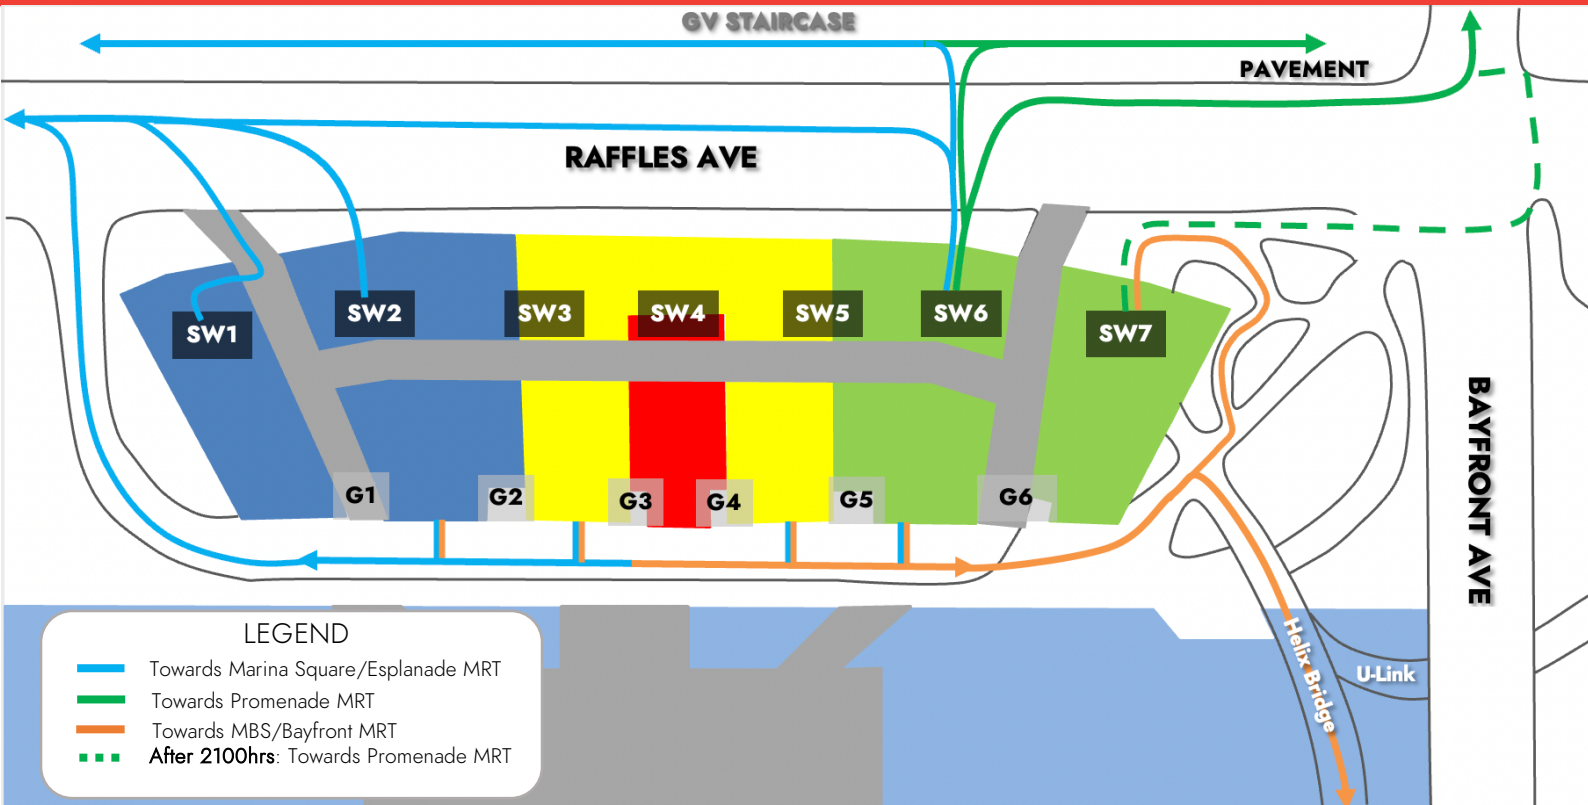

SPECTATOR DISPERSAL ADVISORY

NDP 2022.

IMPORTANT NOTICE:

Spectators are advised to note and follow the following dispersal arrangements to avoid crowding and longer waiting times.

Officers will be deployed at all stairwells, gates, and routes to direct spectators according to the above arrangements.

See you at
NDP'22!

Spectators are strongly encouraged to take the MRT to leave the venue, as public buses will also be diverted due to road closures. Taxis and Private Hire Cars will not be available for booking within the vicinity of the road closures stated above.