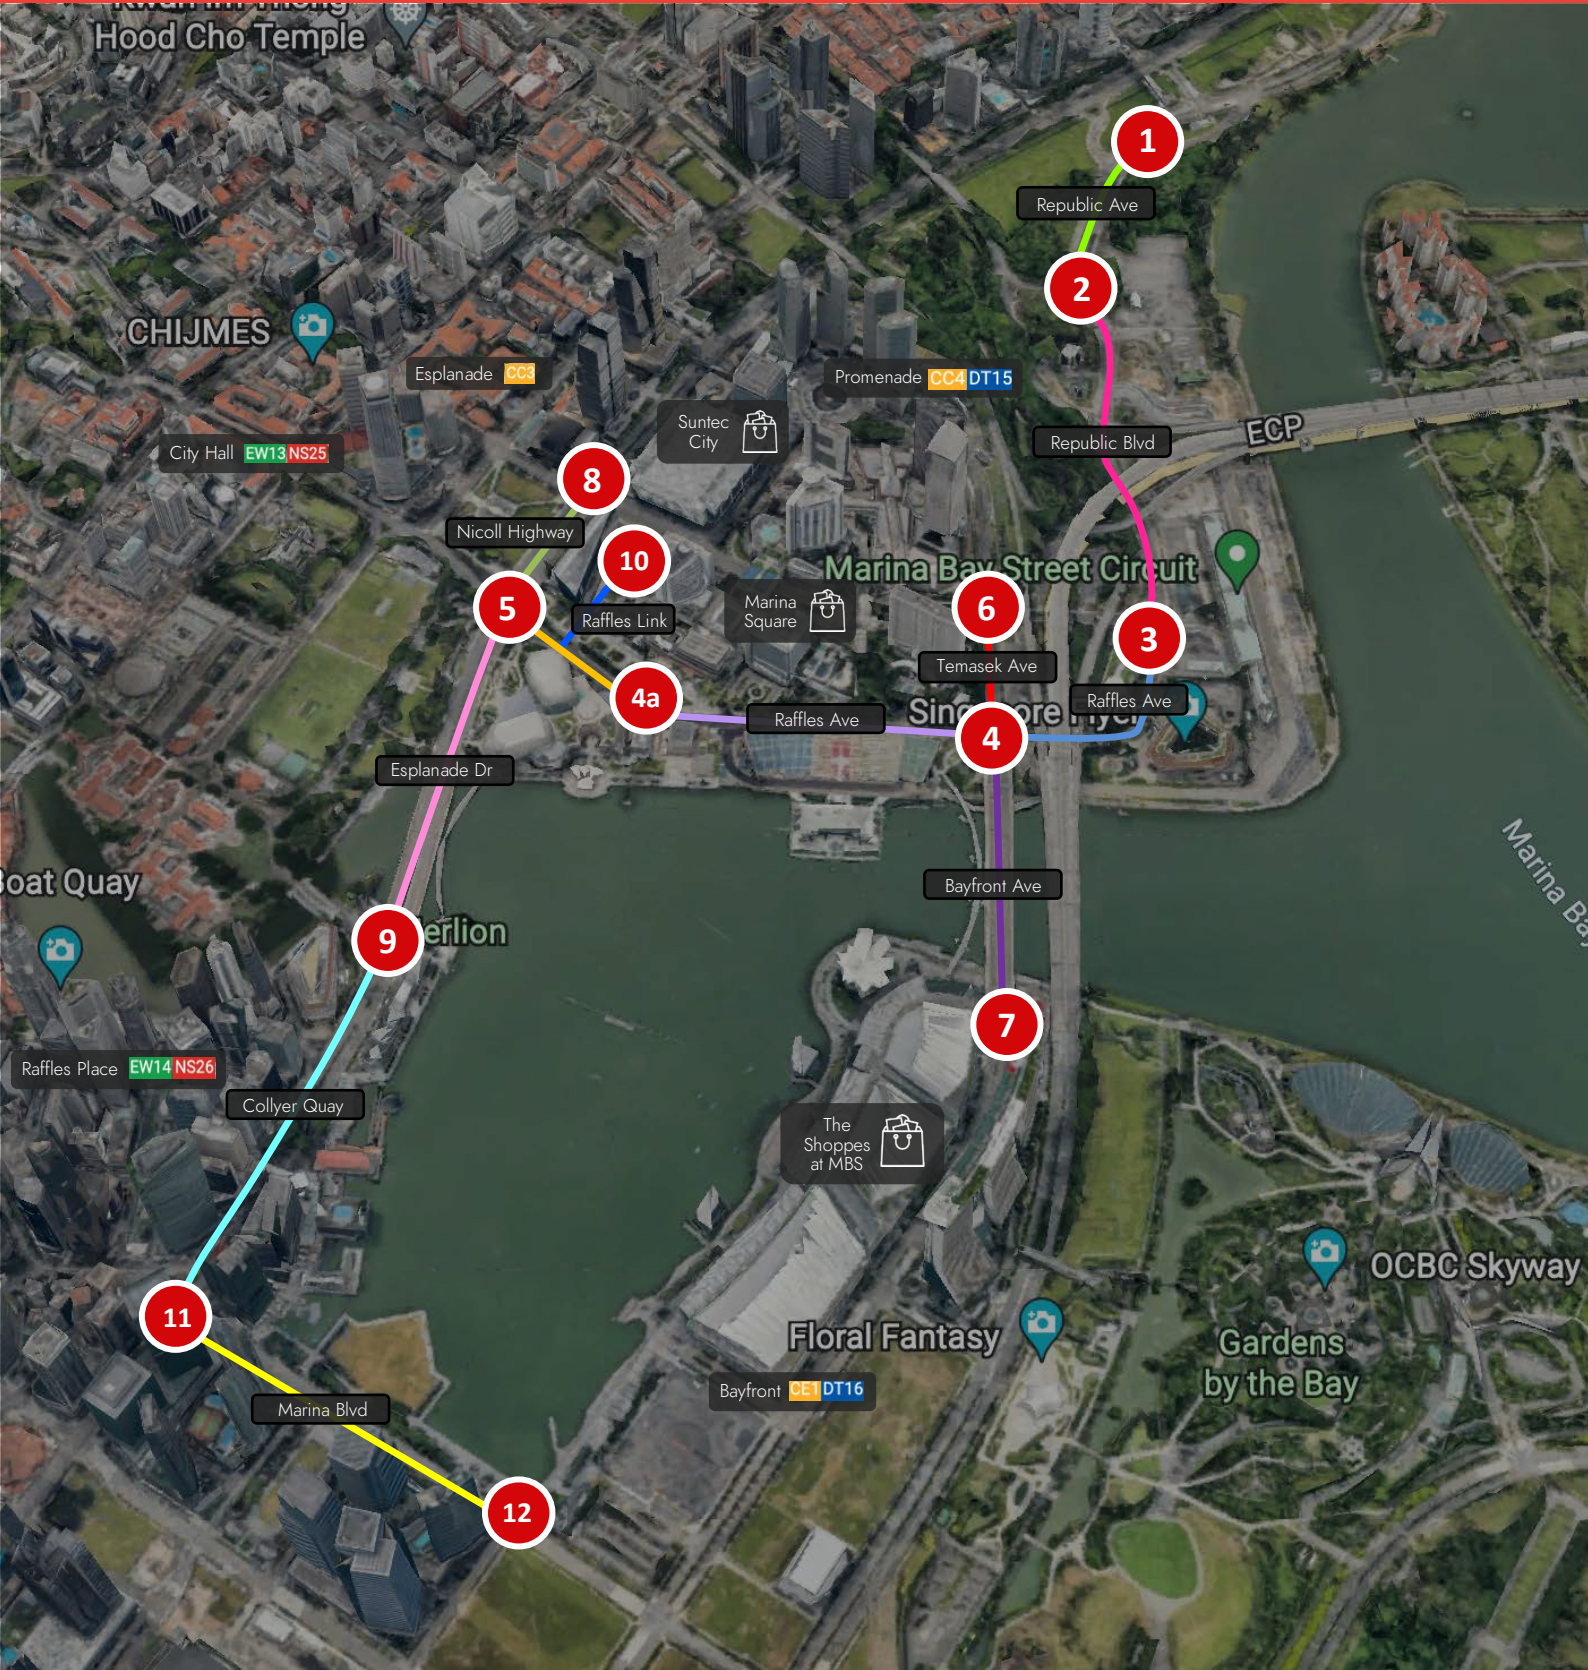

ROAD CLOSURE ADVISORY

NDP 2022.

STRONGER TOGETHER, MAJULAH!